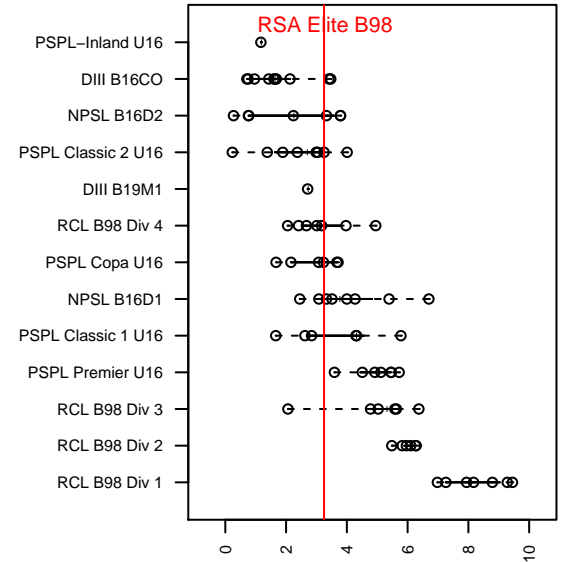

RSA Elite B98

South Hill SC
 Puyallup, WA
 B98 total strength=1413
 attack=11.36 defense=6.18
 fall league = PSPL Classic 2 U16
 notes= Brown 2013, Kettman 2014

alt names used:
 RSA Elite B98
 RAINIER SOCCER ALLIANCE ELITE (USA)
 RSA Elite
 RSA Elite Kettman BU16
 RSA Elite BU16
 RSA Elite
 RAINIER SOCCER ALLIANCE ELITE (USA)

**attack and defense variance (black dot)
relative to other teams
and top 10 in region**

**attack and defense rating
relative to others at age
and all opponents in last 13 months**

Performance relative to 13 month average