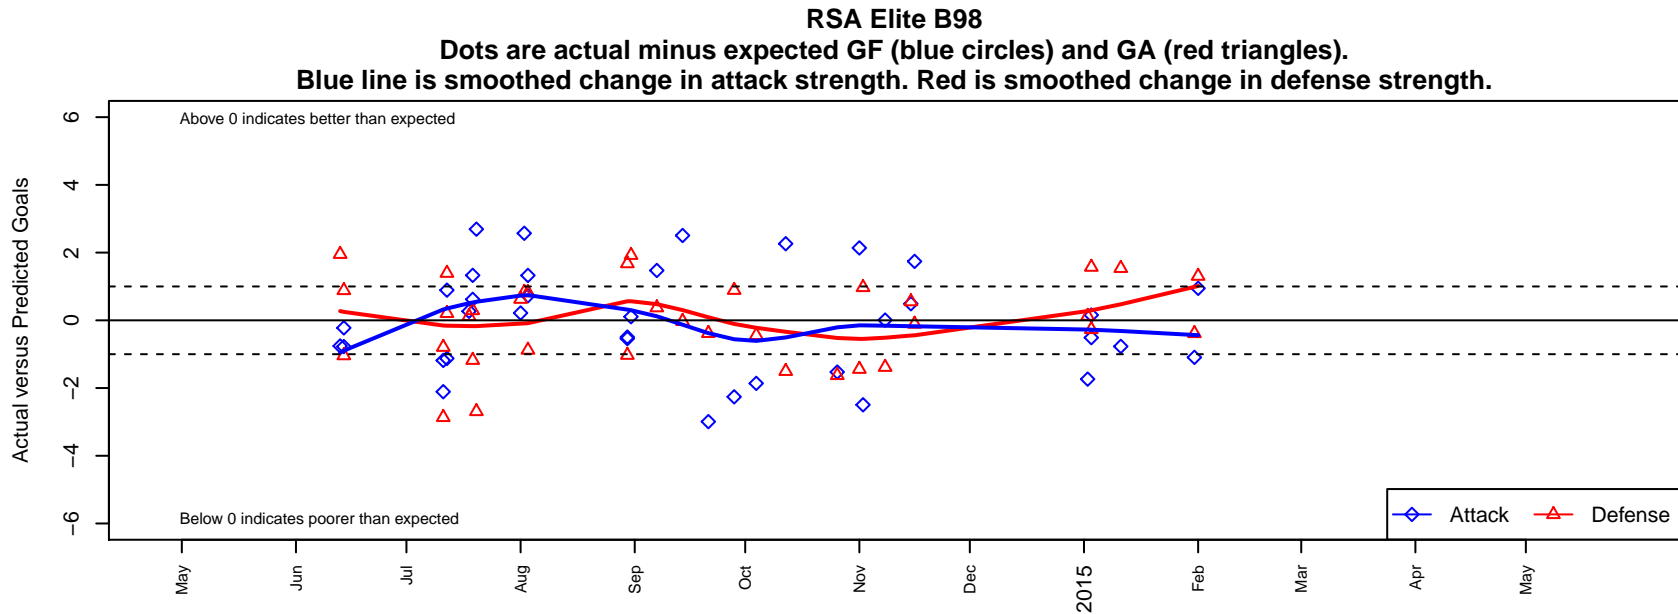

RSA Elite B98

South Hill SC
 Puyallup, WA
 B98 total strength=1413
 attack=11.36 defense=6.18
 fall league = PSPL Classic 2 U16
 notes= Brown 2013, Kettman 2014

alt names used:
 RSA Elite B98
 RAINIER SOCCER ALLIANCE ELITE (USA)
 RSA Elite
 RSA Elite Kettman BU16
 RSA Elite BU16
 RSA Elite
 RAINIER SOCCER ALLIANCE ELITE (USA)

**attack and defense variance (black dot)
relative to other teams
and top 10 in region**

**attack and defense rating
relative to others at age
and all opponents in last 13 months**

Performance relative to 13 month average