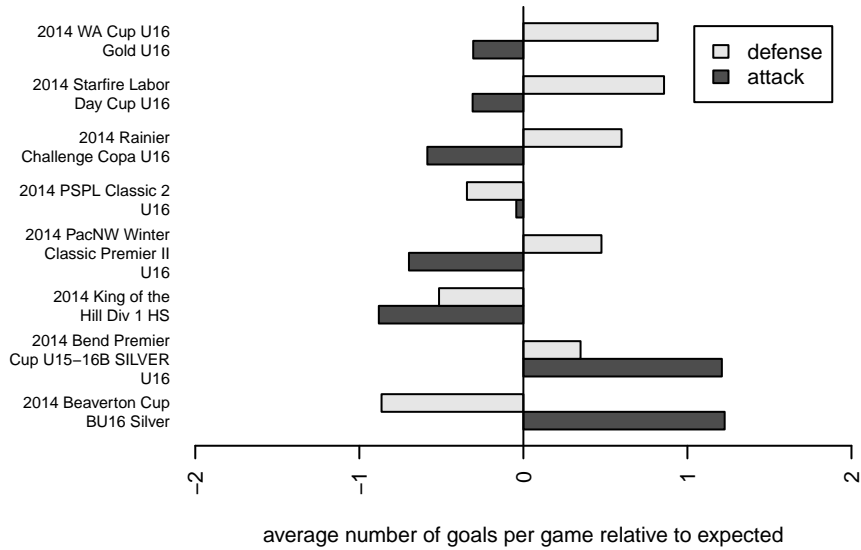

Venues played:
 2014 Rainier Challenge Copa U16
 2014 King of the Hill Div 1 HS
 2014 Beaverton Cup BU16 Silver
 2014 Bend Premier Cup U15-16B SILVER U16
 2014 Starfire Labor Day Cup U16
 2014 PSPL Classic 2 U16
 2014 PacNW Winter Classic Premier II U16
 2014 WA Cup U16 Gold U16

**attack and defense variance (black dot)
relative to other teams
and top 10 in region**

**attack and defense rating
relative to others at age
and all opponents in last 13 months**

Performance relative to 13 month average